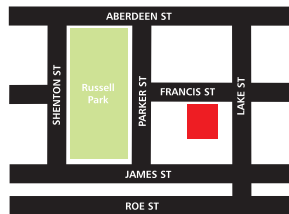

WE'VE moved

to bigger and more
convenient premises.

COME AND SEE US.

NEW ADDRESS

Suite 8, Level 2, 99-101 Francis St Northbridge 6003

Ph 08 9287 4800 Fax 08 9287 4801

www.afin.com.au

AFE
AUSTRALIAN FINANCE ENTERPRISE